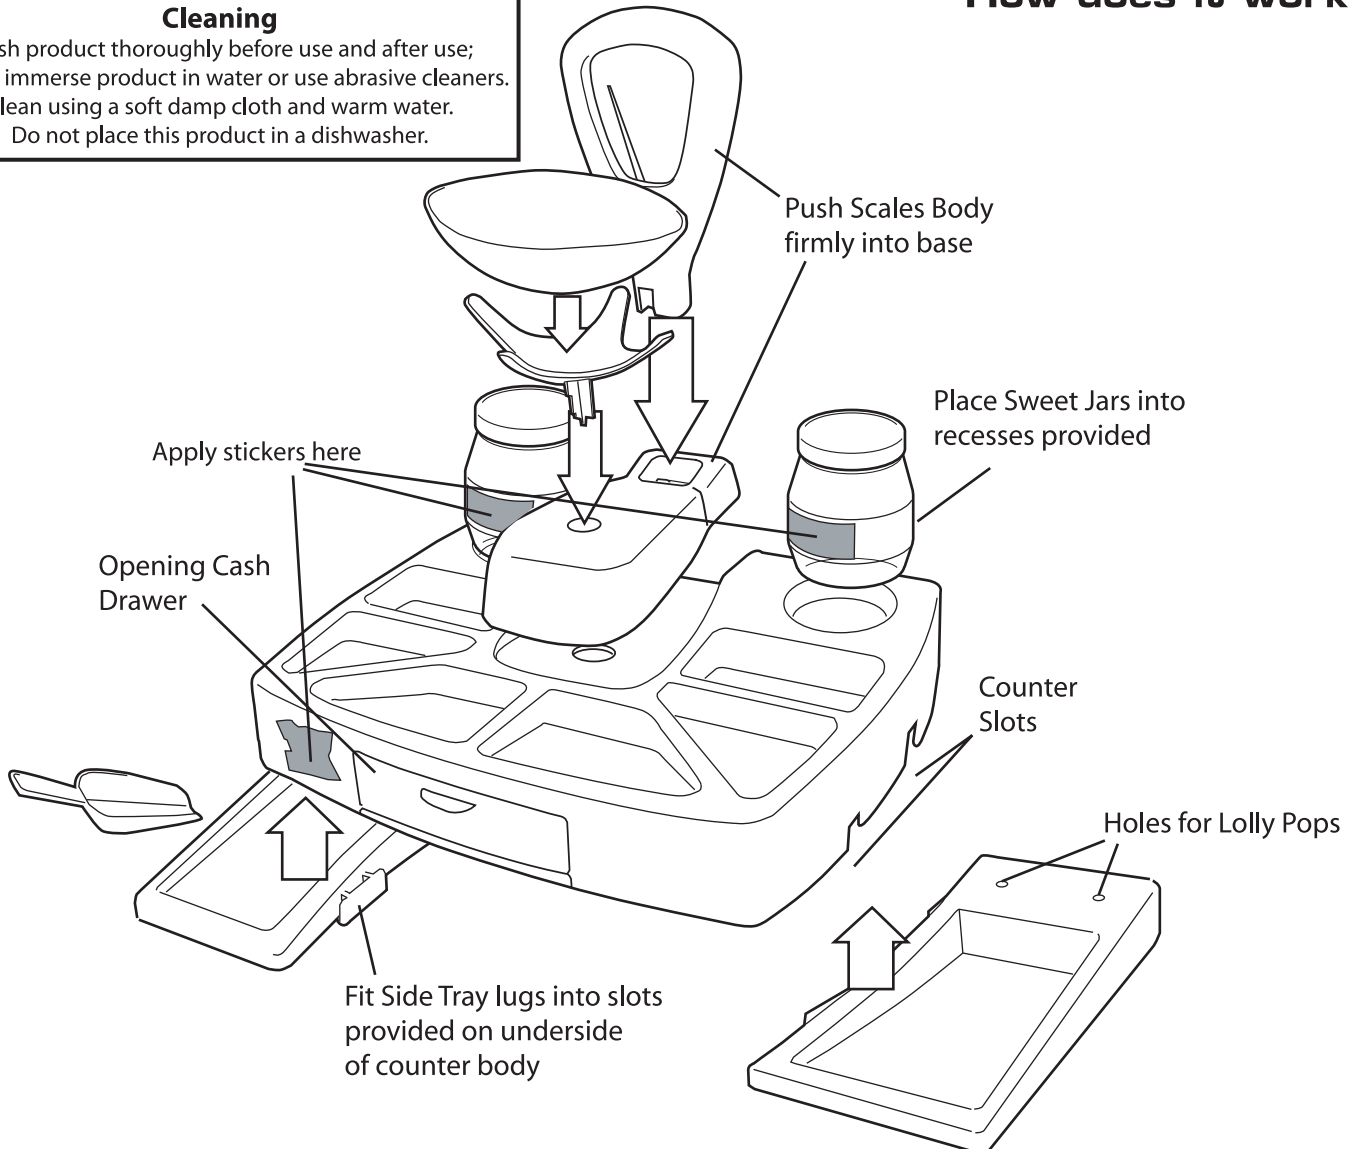

Contents

Sweet counter body

2x side trays

Scale base

Scale display

Scale dish

scale dish cradle

2x sweet jars

Scoop

Assorted bag of sweets

lollies

Toy Coins & Toy Bank notes
Sticker Sheet

Cleaning

Wash product thoroughly before use and after use;
Do not immerse product in water or use abrasive cleaners.
Clean using a soft damp cloth and warm water.
Do not place this product in a dishwasher.

How does it work?

WARNING

Unsuitable for children under 36 months due to small components that may prove a choking hazard.
Accessories must be washed thoroughly before use and after use.
USE UNDER DIRECT ADULT SUPERVISION.